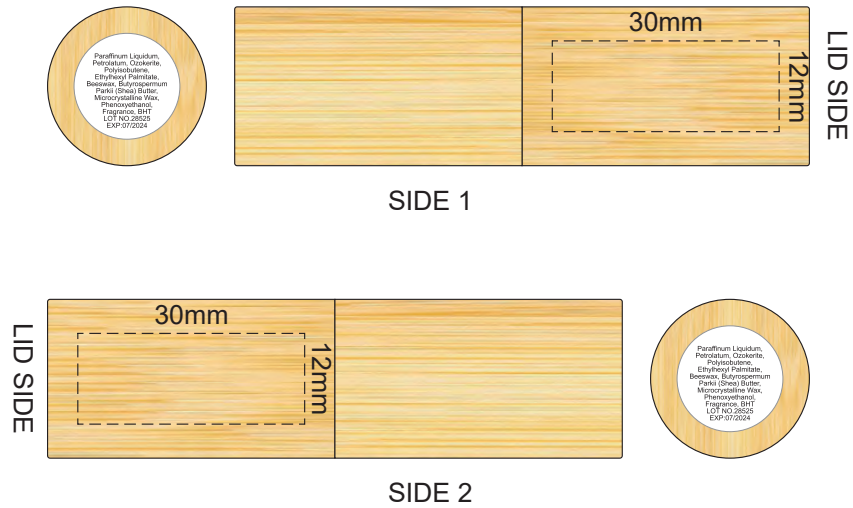

100% of Actual Size
Pad Print
Laser Engraving

This product is a natural material, please allow for variances in grain pattern and branding.

 Laser engraves to a natural etch

100% of Actual Size
Screen Print