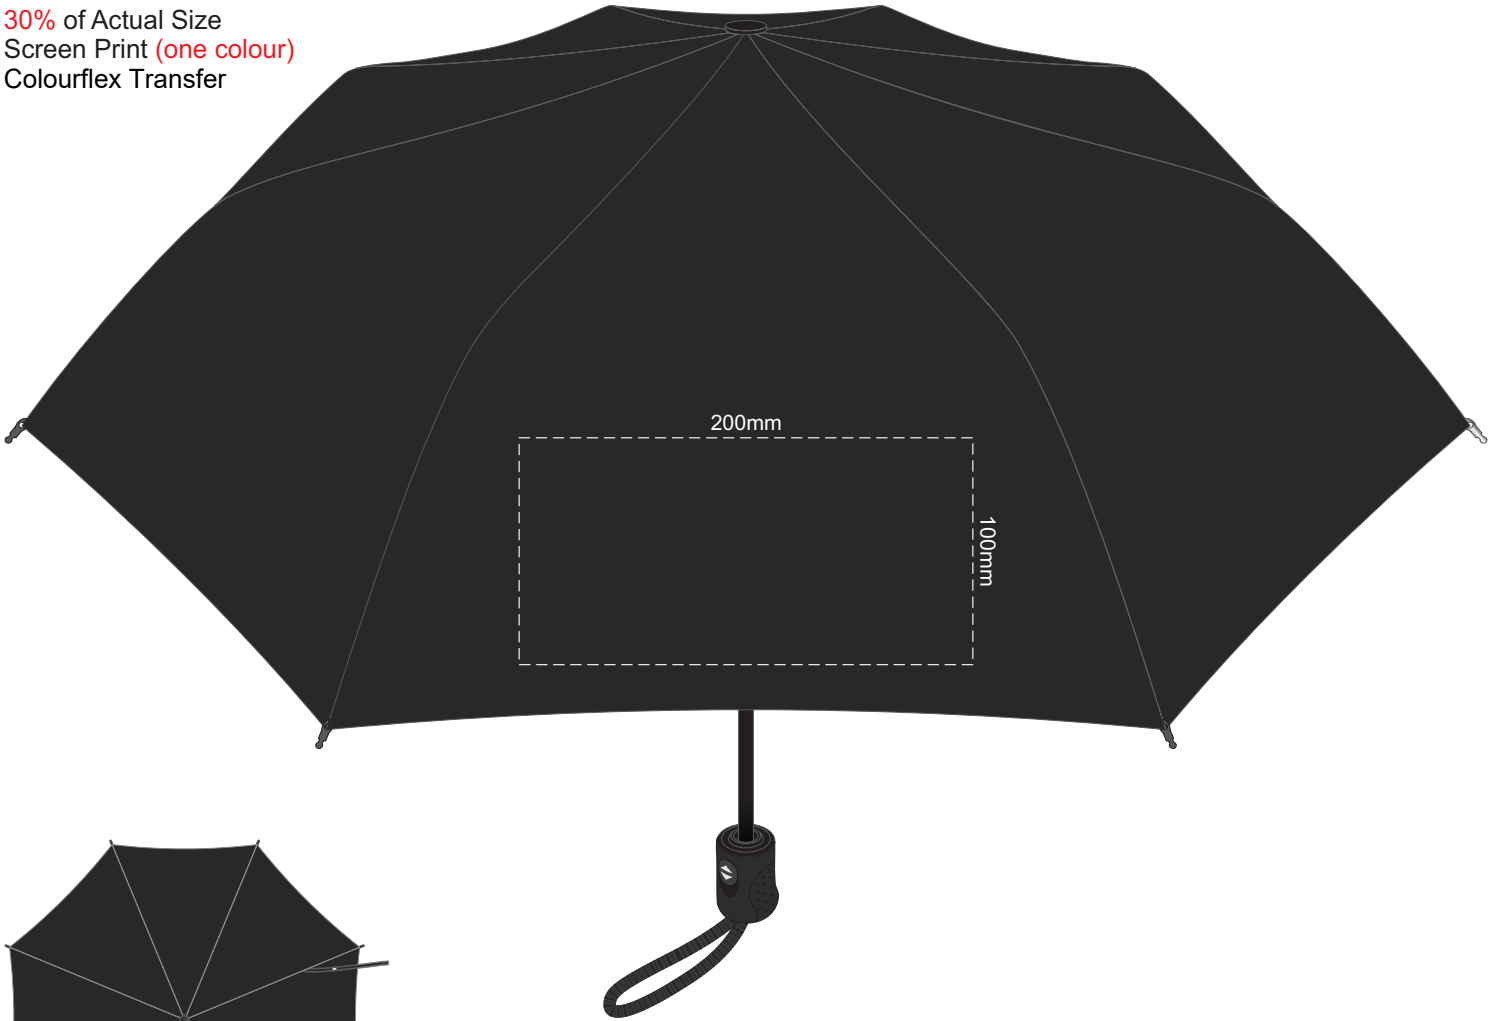

30% of Actual Size
Screen Print (one colour)
Colourflex Transfer

Top view at 5%
to indicate which
panel/s to be decorated.